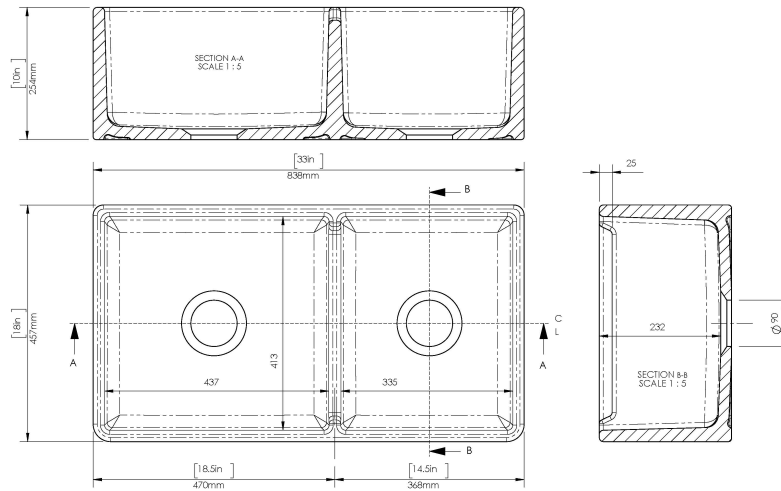

### PRODUCT DIMENSIONS (mm)

Height (mm)	Width (mm)	Depth (mm)
254	838	457

### PRODUCT DIMENSIONS (inch)

Height (inch)	Width (inch)	Depth (inch)
10.0	33.0	18.0

### INNER BOWL DIMENSIONS (mm)

Height (mm)	Width (mm)	Depth (mm)
232	437	413

### INNER BOWL DIMENSIONS (inch)

Height (inch)	Width (inch)	Depth (inch)
9.2	17.2	16.3