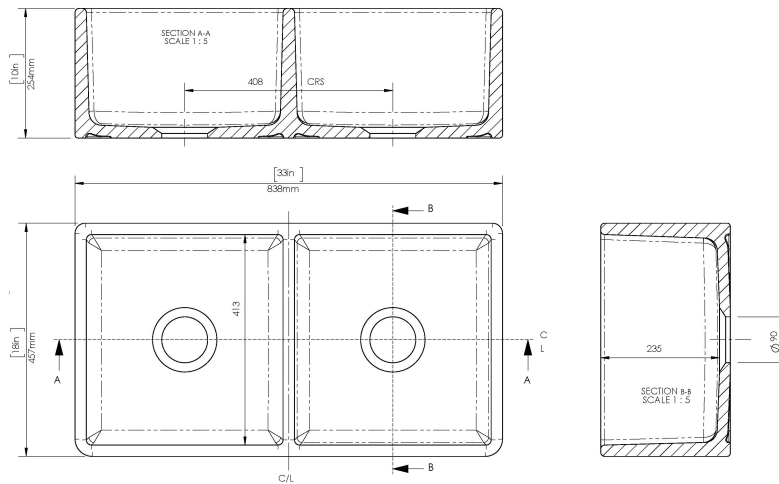

CUSTOMER DATA SHEET - SINKS

SALES CODE: FP100AF33D

DESCRIPTION: Dbl Bowl 50/50 Plain C/W 33"X18"X10"

PRODUCT DIMENSIONS (mm)

Height (mm)	Width (mm)	Depth (mm)
254	838	457

PRODUCT DIMENSIONS (inch)

Height (inch)	Width (inch)	Depth (inch)
10	33	18

INNER BOWL DIMENSIONS (mm)

Height (mm)	Width (mm)	Depth (mm)
232	772	413

INNER BOWL DIMENSIONS (inch)

Height (inch)	Width (inch)	Depth (inch)
9.1	30.4	16.3

PACKAGING DATA

Packaging Options	Ista - Standard - Suspended	Box Qty	1
UPC/cUPC	Yes	Gross Wgt Kg	53
UPC/cUPC Number	311189	Barcode	5056211815969

PRODUCT DETAILS

Country of Origin	Utd.Arab.Emir.	Number of Bowls	2	Overflow	No
Product Material	Fireclay	Flute Size	N/A	Outlet Size	90 mm
Colour	White	Rebate Size	N/A	Template	No
Waste Type Req'd	90mm Strainer Waste	Care Guide	Yes	Extras	N/A