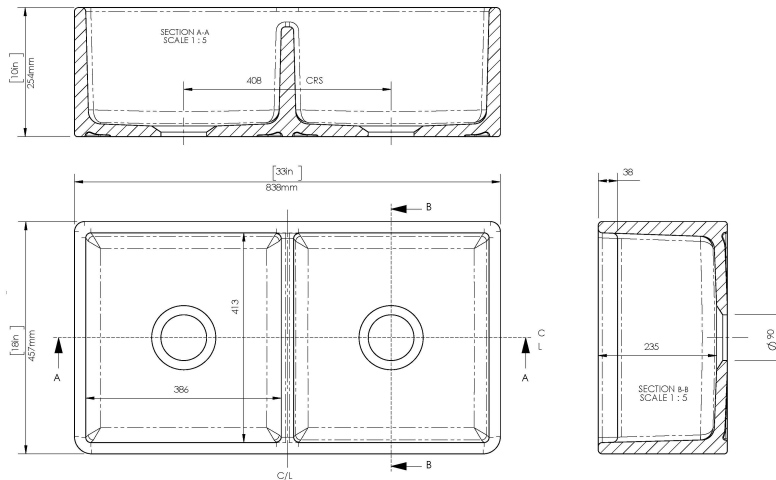

CUSTOMER DATA SHEET - SINKS

SALES CODE: FP100AS33D

DESCRIPTION: Dbl Bowl, Plain, 50/50, S/W, 33"X18"X10"

PRODUCT DIMENSIONS (mm)		
Height (mm)	Width (mm)	Depth (mm)
254	838	457

PRODUCT DIMENSIONS (inch)		
Height (inch)	Width (inch)	Depth (inch)

INNER BOWL DIMENSIONS (mm)		
Height (mm)	Width (mm)	Depth (mm)
232 mm	437 mm	413 mm

INNER BOWL DIMENSIONS (inch)		
Height (inch)	Width (inch)	Depth (inch)

PACKAGING DATA			
Packaging Options	No	Box Qty	1
UPC/cUPC	Yes	Gross Wgt Kg	53
UPC/cUPC Number	311189	Barcode	5056211815952

PRODUCT DETAILS					
Country of Origin	Utd.Arab.Emir.	Number of Bowls	2	Overflow	No
Product Material	Fireclay	Flute Size	N/A	Outlet Size	90 mm
Colour	White	Rebate Size	N/A	Template	No
Waste Type Req'd	90mm Strainer Waste	Care Guide	Yes	Extras	N/A