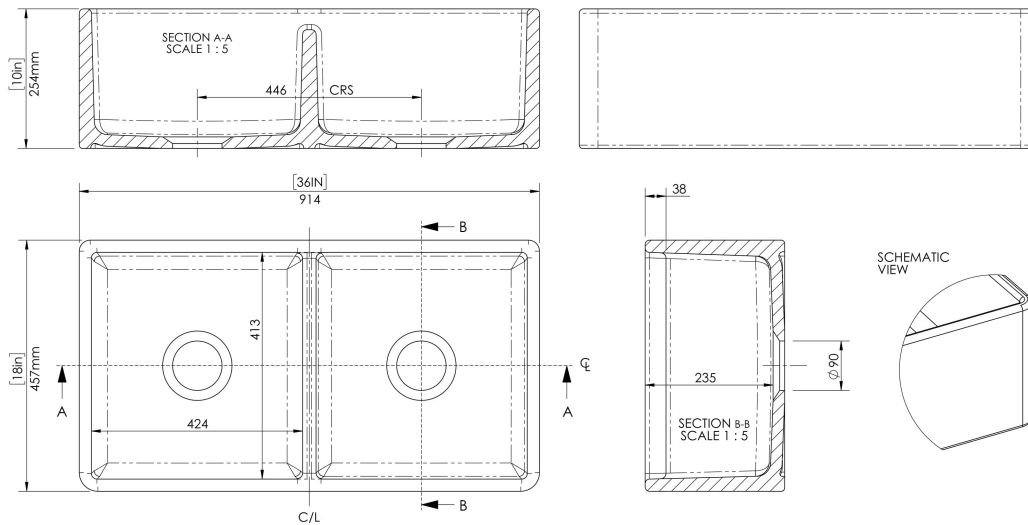

CUSTOMER DATA SHEET - SINKS

SALES CODE: FP100AS36D

DESCRIPTION: Dbl Bowl Plain/Weir C/W 36"X18"X10"

UNSTATED DIMENSIONS
 AS EXISTING BASIN MODELS

MATERIAL - FIRE CLAY

PRODUCT DIMENSIONS (mm)

Height (mm)	Width (mm)	Depth (mm)
254	914	457

PRODUCT DIMENSIONS (inch)

Height (inch)	Width (inch)	Depth (inch)
10	36	18

INNER BOWL DIMENSIONS (mm)

Height (mm)	Width (mm)	Depth (mm)
235	424	413

INNER BOWL DIMENSIONS (inch)

Height (inch)	Width (inch)	Depth (inch)
9.3	16.7	16.3

PACKAGING DATA

Packaging Options	Ista - Standard - Suspended	Box Qty	1
UPC/cUPC	Yes	Gross Wgt Kg	0
UPC/cUPC Number	311189	Barcode	5056211883968

PRODUCT DETAILS

Country of Origin	Utd.Arab.Emir.	Number of Bowls	2	Overflow	No
Product Material	Fireclay	Flute Size	N/A	Outlet Size	90 mm
Colour	White	Rebate Size	N/A	Template	No
Waste Type Req'd	90mm Strainer Waste	Care Guide	Yes	Extras	N/A