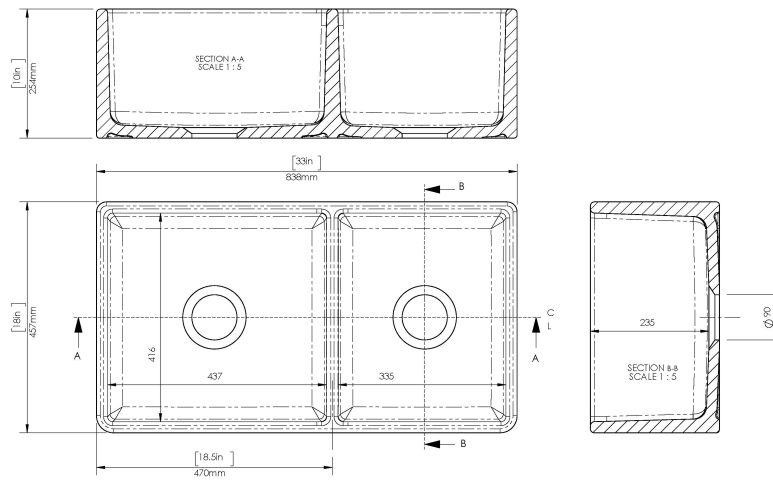

CUSTOMER DATA SHEET - SINKS

SALES CODE: FP100BF33D

DESCRIPTION: Dbl Bowl, Plain, Offset, F/W 33"X18"X10"

PRODUCT DIMENSIONS (mm)		
Height (mm)	Width (mm)	Depth (mm)
254	838	457

PRODUCT DIMENSIONS (inch)		
Height (inch)	Width (inch)	Depth (inch)
10	33	18

INNER BOWL DIMENSIONS (mm)		
Height (mm)	Width (mm)	Depth (mm)
232	437	413

INNER BOWL DIMENSIONS (inch)		
Height (inch)	Width (inch)	Depth (inch)
9.3	17.2	16.4

PACKAGING DATA			
Packaging Options	Ista - Standard - Suspended	Box Qty	1
UPC/cUPC	Yes	Gross Wgt Kg	53
UPC/cUPC Number	311189	Barcode	5056211815983

PRODUCT DETAILS					
Country of Origin	Utd.Arab.Emir.	Number of Bowls	2	Overflow	No
Product Material	Fireclay	Flute Size	N/A	Outlet Size	90 mm
Colour	White	Rebate Size	N/A	Template	No
Waste Type Req'd	90mm Strainer Waste	Care Guide	Yes	Extras	N/A