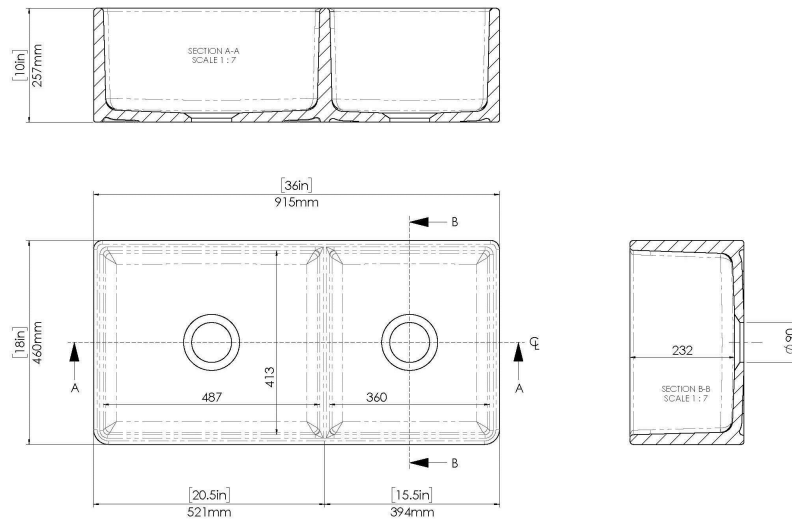

CUSTOMER DATA SHEET - SINKS

SALES CODE: FP100BF36D

DESCRIPTION: Dbl Bowl, Plain, Offset, F/W 36"X18"X10"

PRODUCT DIMENSIONS (mm)

Height (mm)	Width (mm)	Depth (mm)
254	914	457

PRODUCT DIMENSIONS (inch)

Height (inch)	Width (inch)	Depth (inch)
10	36	18

INNER BOWL DIMENSIONS (mm)

Height (mm)	Width (mm)	Depth (mm)
232	870	413

INNER BOWL DIMENSIONS (inch)

Height (inch)	Width (inch)	Depth (inch)
9.1	19.2	16.3

PACKAGING DATA

Packaging Options	Ista - Standard - Suspended	Box Qty	1
UPC/cUPC	Yes	Gross Wgt Kg	51
UPC/cUPC Number	311189	Barcode	5056211817598

PRODUCT DETAILS

Country of Origin	Utd.Arab.Emir.	Number of Bowls	2	Overflow	No
Product Material	Fireclay	Flute Size	N/A	Outlet Size	90mm
Colour	White	Rebate Size	N/A	Template	No
Waste Type Req'd	90mm Strainer Waste	Care Guide	Yes	Extras	N/A