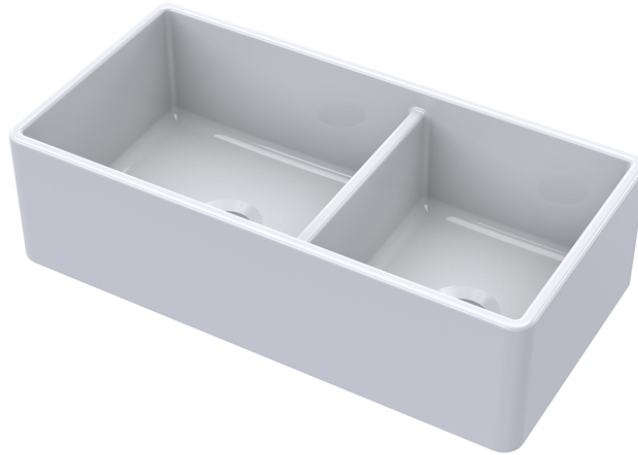

CUSTOMER DATA SHEET - SINKS

SALES CODE: FP100BS36D

DESCRIPTION: Dbl Bowl, Plain, Offset, S/W 36"X18"X10"

PRODUCT DIMENSIONS (mm)

Height (mm)	Width (mm)	Depth (mm)
254	914	457

PRODUCT DIMENSIONS (inch)

Height (inch)	Width (inch)	Depth (inch)
10	36	18

INNER BOWL DIMENSIONS (mm)

Height (mm)	Width (mm)	Depth (mm)
232	870	413

INNER BOWL DIMENSIONS (inch)

Height (inch)	Width (inch)	Depth (inch)
9.1	19.2	16.3

PACKAGING DATA

Packaging Options	Ista - Standard - Suspended	Box Qty	1
UPC/cUPC	Yes	Gross Wgt Kg	51
UPC/cUPC Number	311189	Barcode	5056211817581

PRODUCT DETAILS

Country of Origin	Utd.Arab.Emir.	Number of Bowls	2	Overflow	No
Product Material	Fireclay	Flute Size	N/A	Outlet Size	90mm
Colour	White	Rebate Size	N/A	Template	No
Waste Type Req'd	90mm Strainer Waste	Care Guide	Yes	Extras	N/A