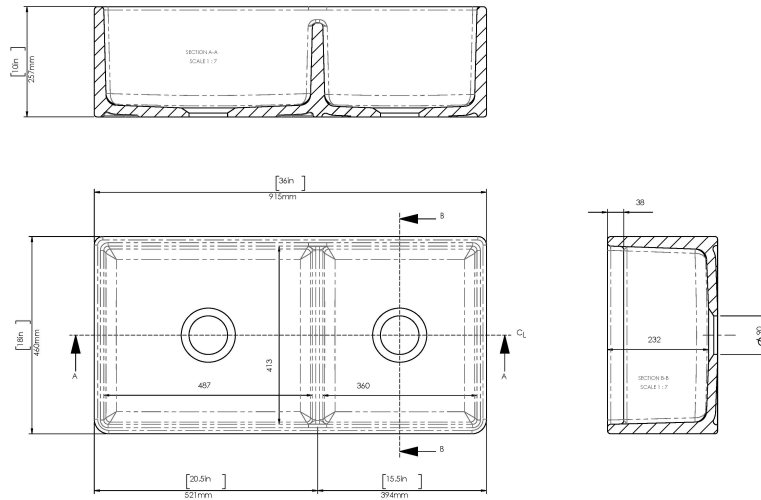

CUSTOMER DATA SHEET - SINKS

SALES CODE: FP100BS36D

DESCRIPTION: Dbl Bowl, Plain, Offset, S/W 36"X18"X10"

PRODUCT DIMENSIONS (mm)

Height (mm)	Width (mm)	Depth (mm)
254	914	457

PRODUCT DIMENSIONS (inch)

Height (inch)	Width (inch)	Depth (inch)
10	36	18

INNER BOWL DIMENSIONS (mm)

Height (mm)	Width (mm)	Depth (mm)
232	870	413

INNER BOWL DIMENSIONS (inch)

Height (inch)	Width (inch)	Depth (inch)
9.1	19.2	16.3

PACKAGING DATA

Packaging Options	Ista - Standard - Suspended	Box Qty	1
UPC/cUPC	Yes	Gross Wgt Kg	51
UPC/cUPC Number	311189	Barcode	5056211817581

PRODUCT DETAILS

Country of Origin	Utd.Arab.Emir.	Number of Bowls	2	Overflow	No
Product Material	Fireclay	Flute Size	N/A	Outlet Size	90mm
Colour	White	Rebate Size	N/A	Template	No
Waste Type Req'd	90mm Strainer Waste	Care Guide	Yes	Extras	N/A