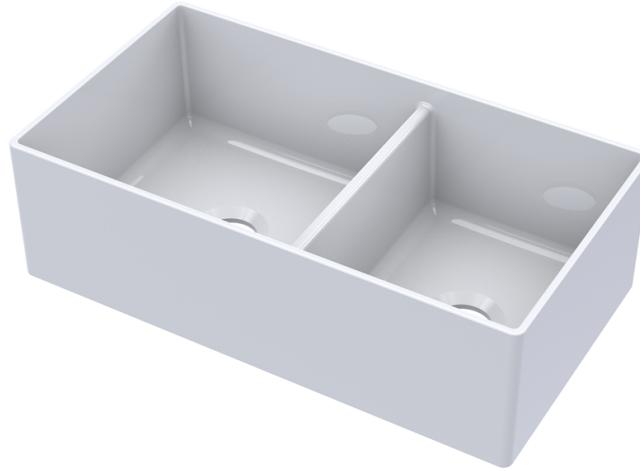

CUSTOMER DATA SHEET - SINKS

SALES CODE: FP120BS33D

DESCRIPTION: Dbl Bowl Offset/Slim/Weir C/W 33"

| PRODUCT DIMENSIONS (mm) | | |
|-------------------------|------------|------------|
| Height (mm) | Width (mm) | Depth (mm) |
| 254 | 838 | 457 |

| PRODUCT DIMENSIONS (inch) | | |
|---------------------------|--------------|--------------|
| Height (inch) | Width (inch) | Depth (inch) |
| 10 | 33 | 18 |

| INNER BOWL DIMENSIONS (mm) | | |
|----------------------------|------------|------------|
| Height (mm) | Width (mm) | Depth (mm) |
| 232 | 448 | 435 |

| INNER BOWL DIMENSIONS (inch) | | |
|------------------------------|--------------|--------------|
| Height (inch) | Width (inch) | Depth (inch) |
| 9.1 | 17.6 | 17.1 |

| PACKAGING DATA | | | |
|-------------------|-----------------------------|--------------|---------------|
| Packaging Options | Ista - Standard - Suspended | Box Qty | 1 |
| UPC/cUPC | Yes | Gross Wgt Kg | 53 |
| UPC/cUPC Number | 311189 | Barcode | 5056211884026 |

| PRODUCT DETAILS | | | | | |
|-------------------|---------------------|-----------------|-----|-------------|-------|
| Country of Origin | Utd.Arab.Emir. | Number of Bowls | 2 | Overflow | No |
| Product Material | Fireclay | Flute Size | N/A | Outlet Size | 90 mm |
| Colour | White | Rebate Size | N/A | Template | No |
| Waste Type Req'd | 90mm Strainer Waste | Care Guide | Yes | Extras | N/A |