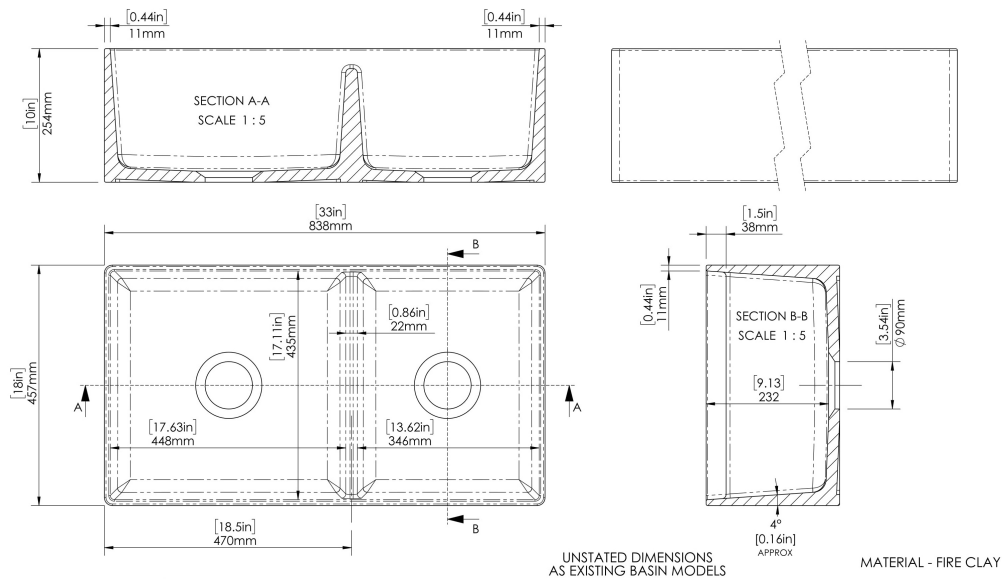

CUSTOMER DATA SHEET - SINKS

SALES CODE: FP120BS33D

DESCRIPTION: Dbl Bowl Offset/Slim/Weir C/W 33"

| PRODUCT DIMENSIONS (mm) | | |
|-------------------------|------------|------------|
| Height (mm) | Width (mm) | Depth (mm) |
| 254 | 838 | 457 |

| PRODUCT DIMENSIONS (inch) | | |
|---------------------------|--------------|--------------|
| Height (inch) | Width (inch) | Depth (inch) |
| 10 | 33 | 18 |

| INNER BOWL DIMENSIONS (mm) | | |
|----------------------------|------------|------------|
| Height (mm) | Width (mm) | Depth (mm) |
| 232 | 448 | 435 |

| INNER BOWL DIMENSIONS (inch) | | |
|------------------------------|--------------|--------------|
| Height (inch) | Width (inch) | Depth (inch) |
| 9.1 | 17.6 | 17.1 |

| PACKAGING DATA | | | |
|-------------------|-----------------------------|--------------|---------------|
| Packaging Options | Ista - Standard - Suspended | Box Qty | 1 |
| UPC/cUPC | Yes | Gross Wgt Kg | 53 |
| UPC/cUPC Number | 311189 | Barcode | 5056211884026 |

| PRODUCT DETAILS | | | | | |
|-------------------|---------------------|-----------------|-----|-------------|-------|
| Country of Origin | Utd.Arab.Emir. | Number of Bowls | 2 | Overflow | No |
| Product Material | Fireclay | Flute Size | N/A | Outlet Size | 90 mm |
| Colour | White | Rebate Size | N/A | Template | No |
| Waste Type Req'd | 90mm Strainer Waste | Care Guide | Yes | Extras | N/A |